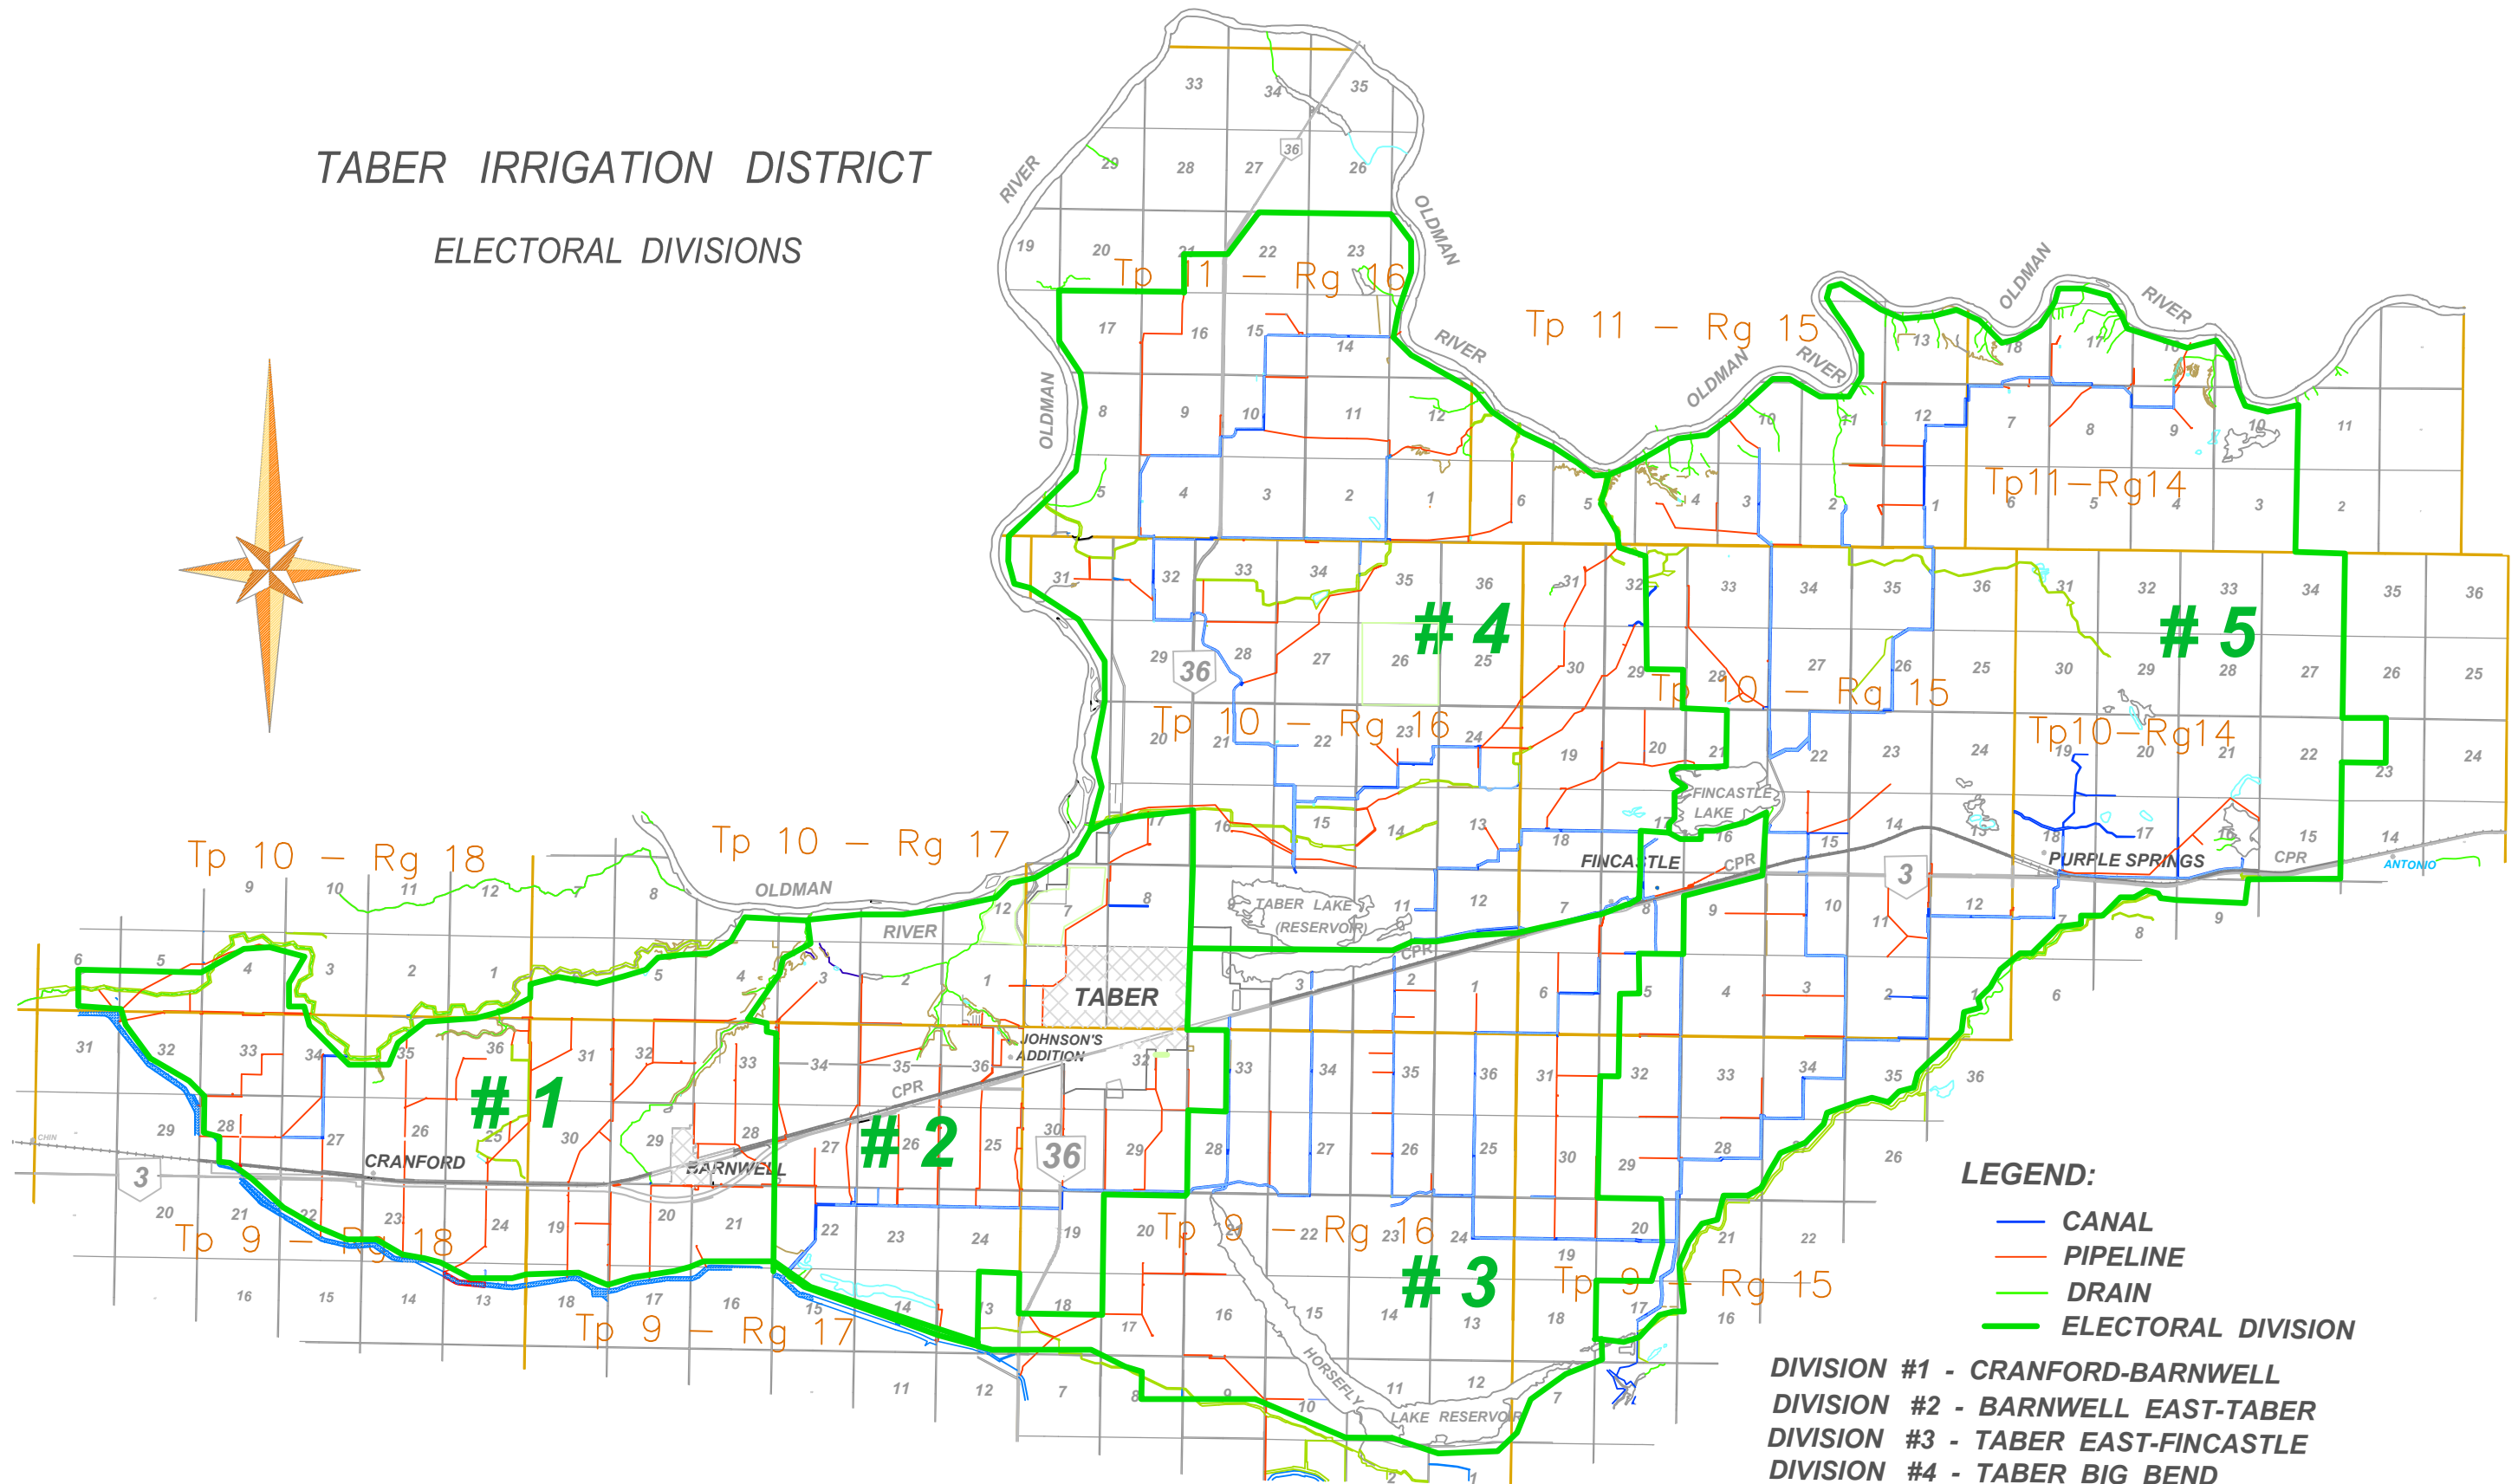

# TABER IRRIGATION DISTRICT

## ELECTORAL DIVISIONS

**LEGEND:**

- CANAL
- PIPELINE
- DRAIN
- ELECTORAL DIVISION

- DIVISION #1 - CRANFORD-BARNWELL**
- DIVISION #2 - BARNWELL EAST-TABER**
- DIVISION #3 - TABER EAST-FINCASTLE**
- DIVISION #4 - TABER BIG BEND**
- DIVISION #5 - EAST HORSEFLY & NORTH FINCASTLE**